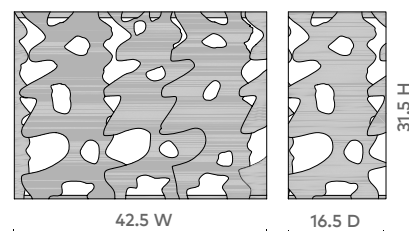

MATISSE CONSOLE TABLE, CHAMPAGNE GOLD

MAT-400-844

- 42.5w x 16.5d x 31.5h
- Beveled Mirror Top
- Hand Formed, Hand-Cut Metalwork
- Champagne Bronze Finish

CHAMPAGNE
GOLD