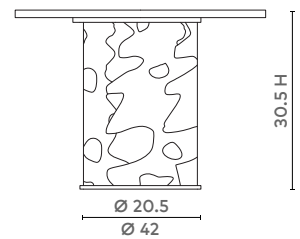

MATISSE CENTER/DINING TABLE - CHAMPAGNE GOLD

**MAT-375-844-TB**

- 42" dia x 30.5" h
- Top is beveled clear mirror.
- Hand formed and hand cut-out metalwork shapes on a round, drum base.
- Golden bronze color with burnished gold leaf highlights.
- Center table that also works as a small, 36-inch dining table.
- Exuberant, high-energy shape.