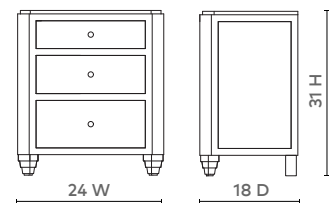

MAME 3-DRAWER SIDE TABLE - WHITE

**MAM-130-O9**

- 24w x 18d x 31h
- Lacquered Wood
- Silver-Leafed Drawer Fronts and Feet
- Glass Ball Pulls
- Stained Drawer Interiors
- Full Extension Glides

WHITE