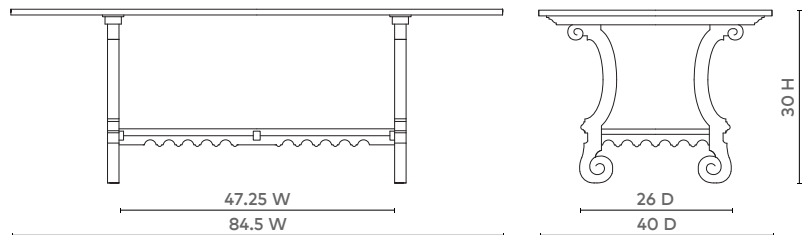

MALTA DINING TABLE - BLACK

MAL-375-91

- 84.5w x 40d x 30h
- Cered Mahogany

BLACK