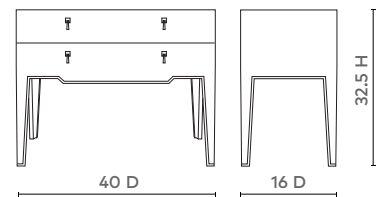

MADLINE CONSOLE, PLATINUM

MAD-400-6309

- 40w x 16d x 32.5h
- Lacquered Silky Grasscloth
- Champagne Finish
- Veneer Drawer Interior with Soft Closing Guides
- Recessed Feet

PLATINUM

NAVY  
BLUE