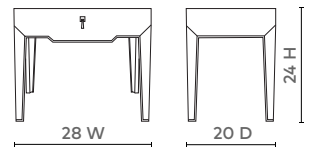

MADELINE I-DRAWER SIDE TABLE - PLATINUM

MAD-110-6309

- 28w x 20d x 24h
- Lacquered Silky Grasscloth
- Champagne Finish
- Veneer Drawer Interior with Soft Closing Guides
- Recessed Feet

PLATINUM

NAVY
BLUE