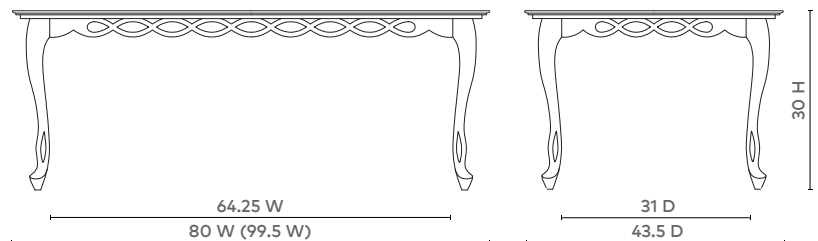

LOOP DINING TABLE - WHITE

LOO-375-O9

- 99.5w x 43.5d x 30h
- Lacquered Mahogany and Veneers

WHITE