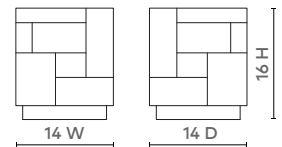

LEGER SIDE TABLE - ANTIQUE MIRROR

LGR-100-70

- 14w x 14d x 16h
- Antique Mirror on Wood

MIRROR

GOLD