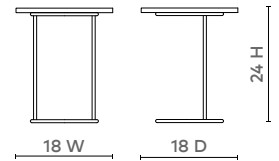

JENAY SIDE TABLE, WHITE

JNY-100-859

- 18dia x 24h
- Blue Semi-Precious Agate Top
- Gold Leafed Finish Stand

WHITE

BLUE