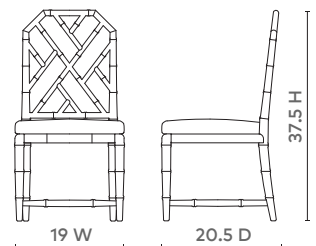

JARDIN SIDE CHAIR - EMERALD GREEN

JAR-550-O7

- 19w x 20.5d x 37.5h
- Lacquered Mahogany
- Linen Drop-In Cushion in Natural (Photo is for reference only, actual color can vary widely from lot to lot)
- Depending on Repeat 1/2 to 1 Yard of Fabric to Upholster

EMERALD
GREEN

GRAY

NAVY
BLUE

WHITE

BUNGALOW
201.405.1800 | BUNGALOW5.COM