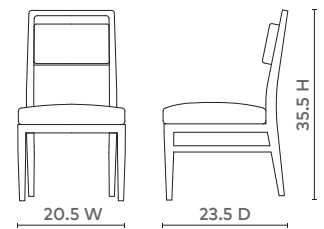

## JAMES SIDE CHAIR - NATURAL

### JAM-550-98

- 20.5w x 23.5d x 35.5h
- Cape Lilac Mahogany
- Handcrafted
- Linen Cushion in Natural (Photo is for reference only, actual color can vary widely from lot to lot)
- Fixed Back Cushion (Not Removable)
- Depending on Repeat 1/2 to 1 Yard of Fabric to Upholster