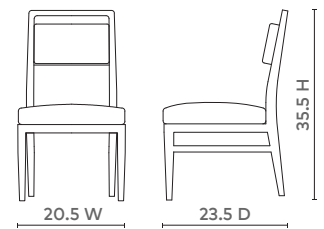

JAMES SIDE CHAIR - BLACK

JAM-550-91

- 20.5w x 23.5d x 35.5h
- Cape Lilac Mahogany
- Handcrafted
- Linen Cushion in Natural (Photo is for reference only, actual color can vary widely from lot to lot)
- Fixed Back Cushion (Not Removable)
- Depending on Repeat 1/2 to 1 Yard of Fabric to Upholster