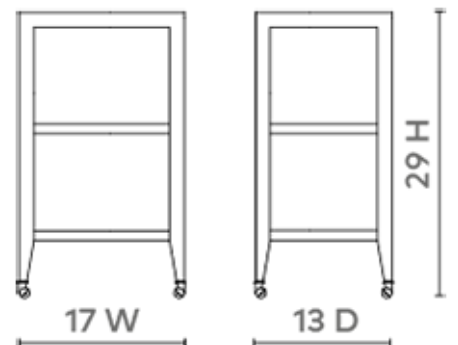

## Isadora Side Table, Canvas Cream

---

### ISD-110-64

17w x 13d x 29h

Clear Lacquered Grasscloth

Brass Castors

2 Fixed Shelves

SCAN IT FOR MORE

VILLA & HOUSE  
[www.VandH.com](http://www.VandH.com)