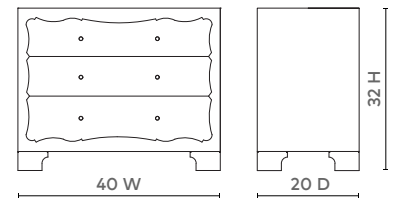

ISABELLA LARGE 3-DRAWER - WHITE

**ISA-225-519**

- 40w x 20d x 32h
- Lacquered Raffia Finish
- Bronze Finish Pulls
- Stained Drawer Interiors
- Soft Closing Glides

WHITE

GRAY