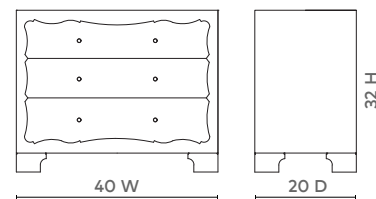

ISABELLA LARGE 3-DRAWER - GRAY

ISA-225-516

- 40w x 20d x 32h
- Lacquered Raffia Finish
- Bronze Finish Pulls
- Stained Drawer Interiors
- Full Extension Glides

GRAY

WHITE