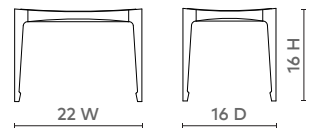

IRIS STOOL, WHITE

IRS-500-09

- 22w x 16d x 16h
- Lacquer
- Bleached Cane

WHITE

BLACK