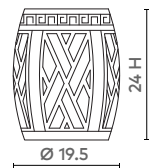

HORIZON SIDE TABLE - NATURAL

HZN-100-98

- 19.5dia x 24h
- Limed Cape Lilac Mahogany

NATURAL

GRAY

BUNGALOW
201.405.1800 | BUNGALOW5.COM