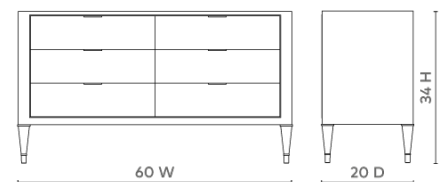

Hunter Extra Large 6-Drawer, Black

HNT-250-401

60w x 20d x 34h

Stitched Leather

Antique Brass Pulls And Accents

Microsuede Interior

Full Extension Glides

SCAN IT FOR MORE