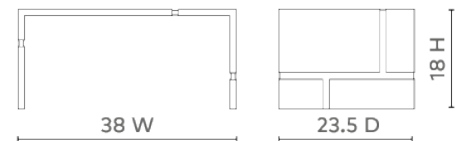

## Hollis Coffee Table, Antique Brass

---

**HLS-300-803**

38w x 23.5d x 18h

Textured Antique Brass Cladding & Hammered with a Paisley Pattern

SCAN IT FOR MORE

VILLA & HOUSE  
www.VandH.com