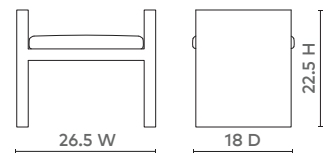

H-BENCH - MOSS GRAY TWEED

HHH-520-6137-TB

- 26.5w x 18d x 22.5h
- Lacquered Heavy Raffia
- Linen Drop-In Cushion in Natural (Photo is for reference only, actual color can vary widely from lot to lot)
- Depending on Repeat 1/2 to 1 Yard of Fabric to Upholster