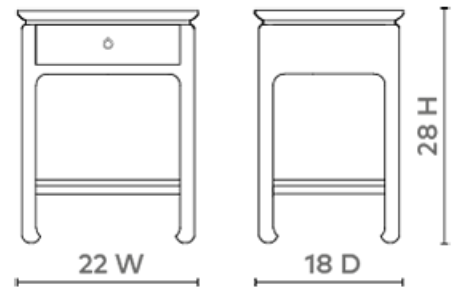

Harlow 1-Drawer Side Table, White Pearl

HAR-110-09

22w x 18d x 28h

Pigmented Lacquered Wood and Veneers

Chrome Finish Ring Pull

Stained Drawer Interior

Full Extension Glides

SCAN IT FOR MORE