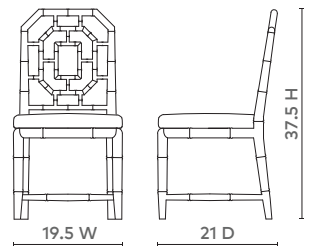

GEORGICA SIDE CHAIR - NATURAL

GEO-550-98

- 19.5w x 21d x 37.5h
- Limed Cape Lilac Mahogany
- Linen Drop-In Cushion in Natural (Photo is for reference only, actual color can vary widely from lot to lot)
- Depending on Repeat 1/2 to 1 Yard of Fabric to Upholster