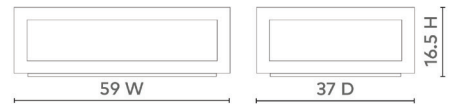

GAVIN LARGE RECTANGULAR COFFEE TABLE, TAUPE GRAY

GAV-315-26

- 59w x 37d x 16.5h
- Lacquered Wood and Straight Grain Veneer
- Champagne Finish
- Clear Glass Inset

TAUPE GRAY

BLANCHED
OAK