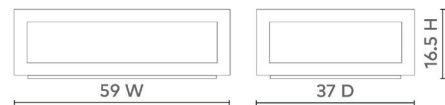

GAVIN LARGE RECTANGULAR COFFEE TABLE, BLANCHED OAK

**GAV-315-22**

- 59w x 37d x 16.5h
- Lacquered Wood and Straight Grain Veneer
- Champagne Finish
- Clear Glass Inset

BLANCHED  
OAK

TAUPE GRAY