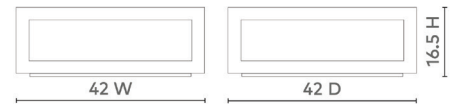

GAVIN LARGE SQUARE COFFEE TABLE, TAUPE GRAY

GAV-310-26

- 42w x 42d x 16.5h
- Lacquered Wood and Straight Grain Veneer
- Champagne Finish
- Clear Glass Inset

TAUPE GRAY

BLACHED
OAK