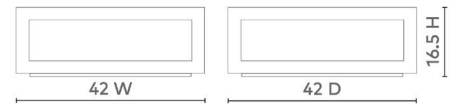

GAVIN LARGE SQUARE COFFEE TABLE, BLANCHED OAK

GAV-310-22

- 42w x 42d x 16.5h
- Lacquered Wood and Straight Grain Veneer
- Champagne Finish
- Clear Glass Inset

BLANCHED
OAK

TAUPE GRAY