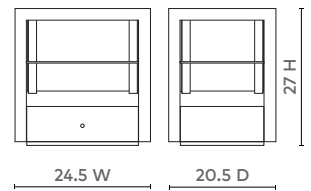

GAVIN I-DRAWER SIDE TABLE - TAUPE GRAY

GAV-IIO-26

- 24.4w x 20.5d x 27h
- Lacquered Wood and Straight Grain Veneer
- Champagne Finish
- Clear Glass Inset
- 1 Fixed Shelf
- Veneer Drawer Interior with Bronze Pull and Soft Closing Guides