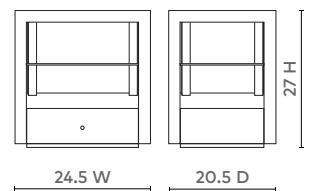

GAVIN I-DRAWER SIDE TABLE - BLANCHED OAK

**GAV-IIO-22**

- 24.4w x 20.5d x 27h
- Lacquered Wood and Straight Grain Veneer
- Champagne Finish
- Clear Glass Inset
- 1 Fixed Shelf
- Veneer Drawer Interior with Bronze Pull and Soft Closing Guides