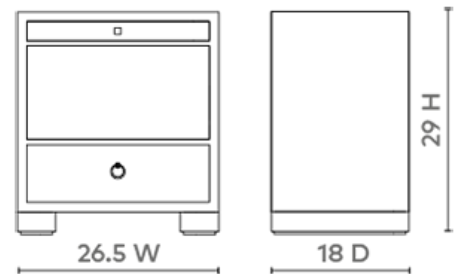

Frances 2-Drawer Side Table, Satin Black

FRA-120-51

26.5w x 18d x 29h

Pigmented Lacquered Grasscloth

Chrome Finish Pulls

Stained Drawer Interiors

Soft Closing Glides

SCAN IT FOR MORE