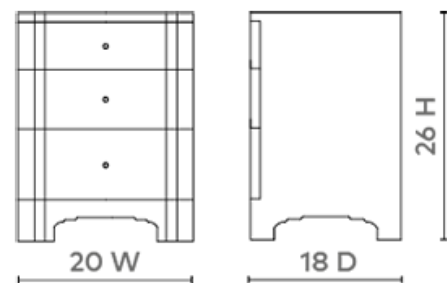

Flanders 3-Drawer Side Table, White Pearl

FLA-130-09

20w x 18d x 26h

Pigmented Lacquered Wood and Veneers

Chrome Finish Ball Pull

Stained Interior Drawers

Full Extension Glides

SCAN IT FOR MORE