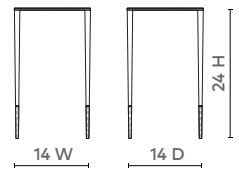

EUGENE SIDE TABLE - NICKEL

EUG-102-807

- 14w x 14d x 24h
- Polished Nickel Finish
- Hand-Hammered

NICKEL