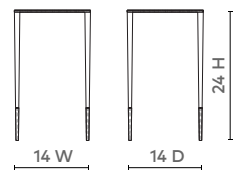

EUGENE SIDE TABLE - BRASS

EUG-102-803

- 14w x 14d x 24h
- Solid Polished Brass
- Hand-Hammered

BRASS

NICKEL

BUNGALOW
201.405.1800 | BUNGALOW5.COM