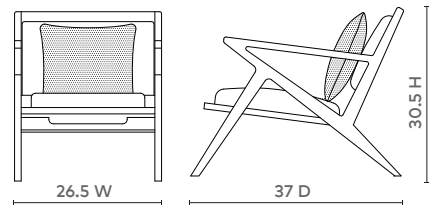

ETHAN LOUNGE CHAIR, NATURAL

ETH-555-98

- 26.5w x 37d x 30.5h
- Limed Cape Lilac Mahogany
- Heavy Linen in Natural (Photo is for reference only, actual color can vary widely from lot to lot)
- Includes Matching Throw Pillow