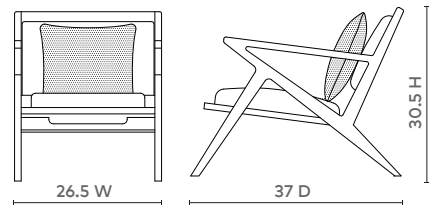

ETHAN LOUNGE CHAIR, BLACK

ETH-555-91

- 26.5w x 37d x 30.5h
- Limed Cape Lilac Mahogany
- Heavy Linen in Natural (Photo is for reference only, actual color can vary widely from lot to lot)
- Includes Matching Throw Pillow