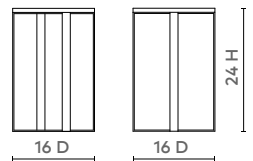

EQUIL SIDE TABLE, GOLD

EQL-100-849

- 16w x 16d x 24h
- Gold Leafed Iron
- White Marble Top

GOLD