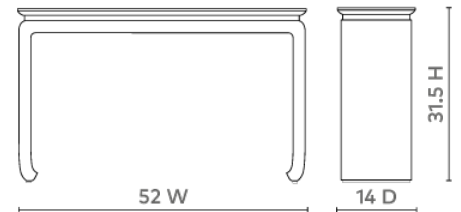

## Elina Console, Natural Twill

---

**ELI-400-6124**

52w x 14d x 31.5h

Clear Lacquered Grasscloth & Curved Feet In Lacquer

SCAN IT FOR MORE

**VILLA & HOUSE**  
www.VandH.com