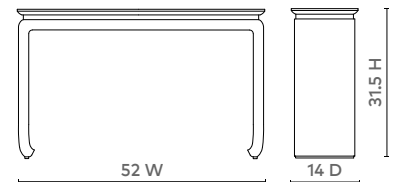

ELINA CONSOLE, WHITE

ELI-400-539

- 52w x 14d x 31.5h
- Lacquered Heavy Linen
- Curved Feet In Lacquer

WHITE