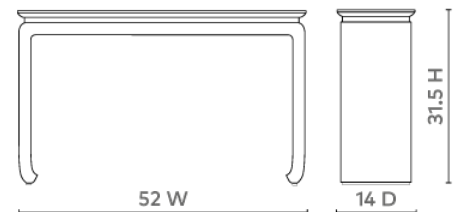

Elina Console, Storm Blue

ELI-400-538

52w x 14d x 31.5h

Pigmented Lacquered Heavy Linen & Curved Feet In Lacquer

SCAN IT FOR MORE

VILLA & HOUSE
www.VandH.com