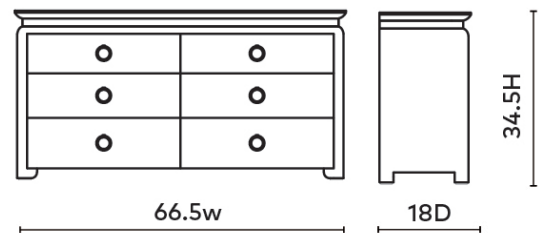

ELINA EXTRA LARGE 6-DRAWER, NATURAL

ELI-250-6124

- 66.5w x 18d x 34.5h
- Lacquered Grasscloth
- Veneer Drawer Interiors
- Soft Closing Glides
- Curved Feet In Lacquer

NATURAL

WHITE