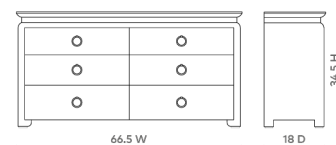

Elina Extra Large 6-Drawer, Vanilla

ELI-250-539

66.5w x 18d x 34.5h

Pigmented Lacquered Heavy Linen & Curved Feet In Lacquer

Veneer Drawer Interior

Soft Closing Glides

SCAN IT FOR MORE

VILLA & HOUSE
www.VandH.com