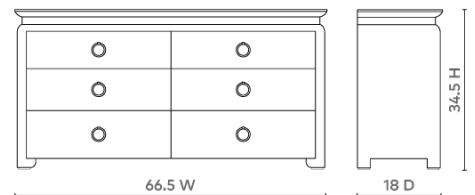

Elina Extra Large 6-Drawer, Storm Blue

ELI-250-538

66.5w x 18d x 34.5h

Pigmented Lacquered Heavy Linen & Curved Feet In Lacquer

Veneer Drawer Interior

Soft Closing Glides

SCAN IT FOR MORE

VILLA & HOUSE
www.VandH.com