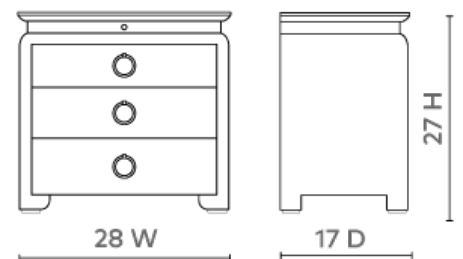

Elina 3-Drawer Side Table, Natural Twill

ELI-130-6124

28w x 17d x 27h

Clear Lacquered Grasscloth & Curved Feet In Lacquer

Pull Out Tray Shelf with Wooden Glides

Veneer Drawer Interior

Soft Closing Glides

SCAN IT FOR MORE