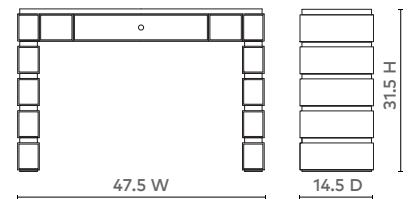

EAVES CONSOLE TABLE, MIRROR

EAV-400-79

- 47.5w x 14.5d x 31.5h
- Mirror on Wood
- Antique Gold Finish Ball Pull
- Stained Drawer Interior
- Full Extension Glides
- Brass Finish Accents

MIRROR