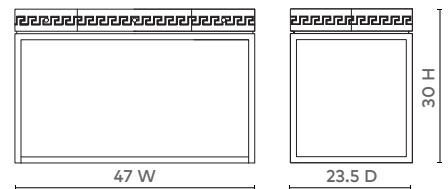

DONATELLA DESK/CONSOLE TABLE, ANTIQUE GOLD

**DON-350-808**

- 47w x 23.5d x 30h
- Gold Leafed Metal and Mirror
- Antique Gold Finish Ball Pull
- Painted Drawer Interiors
- Full Extension Glides

ANTIQUÉ  
GOLD