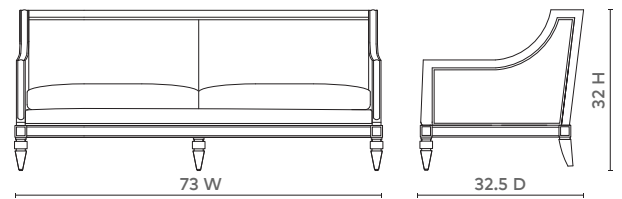

DEVON LOVESEAT, NATURAL

DEV-580-1014

- 73w x 32.5d x 32h
- Linen Upholstered
- Cerved Oak Feet

NATURAL