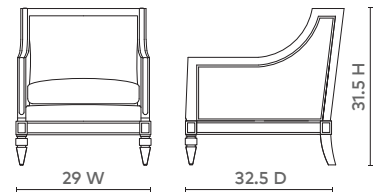

DEVON CLUB CHAIR - NATURAL

DEV-565-1014

- 29w x 32.5d x 31.5h
- Linen Upholstered
- Cersed Oak Feet

NATURAL

**BUNGALOW**  
201.405.1800 | BUNGALOW5.COM