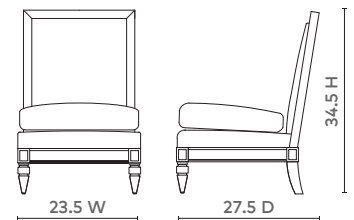

DEVON SLIPPER CHAIR - NATURAL

DEV-545-1014

- 23.5w x 27.5d x 34.5h
- Linen Upholstered
- Cersed Oak Feet

NATURAL

BUNGALOW
201.405.1800 | BUNGALOW5.COM