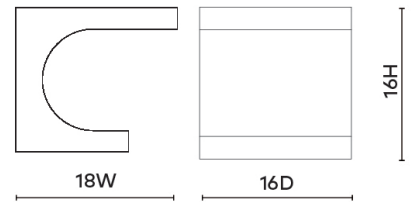

Dali Small Side Table, Antique Brass

DAL-100-803

18w x 16d x 16h

Textured Antique Brass Cladding & Antique Brass Interior

SCAN IT FOR MORE

VILLA & HOUSE
www.VandH.com