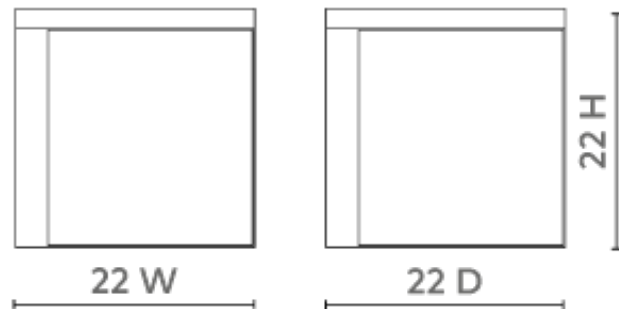

Calypso Side Table

CYP-100-681

22w x 22d x 22h

Clear Lacquered Metal & Black Lacquer and Buffalo Horn Inlay Top

Gold Leaf Finish, Clear Lacquered Cast Iron Base

SCAN IT FOR MORE DETAILS

VILLA & HOUSE
www.VandH.com