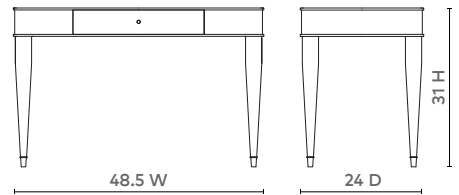

CHRISTINE DESK - WHITE

CRS-350-699

- 48.5w x 24d x 31h
- Lacquered Blanched Parchment
- Bronze Finish Round Pull and Accents
- Stained Drawer Interiors
- Full Extension Glides

WHITE